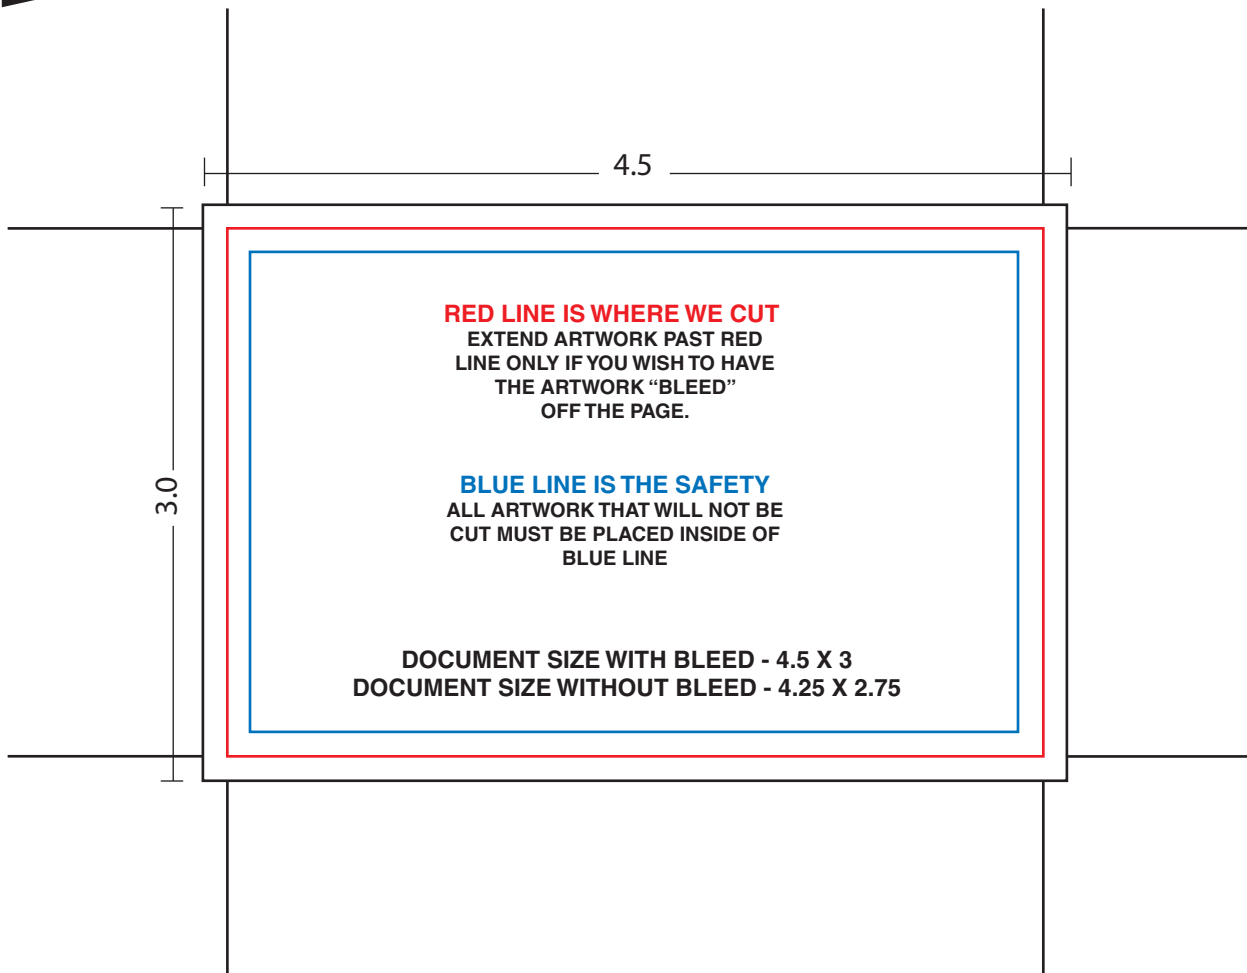

Copy 2 Copy

FLYER
4.25" x 2.75"
This is a certified Copy2Copy template.
Not for use with other vendors.